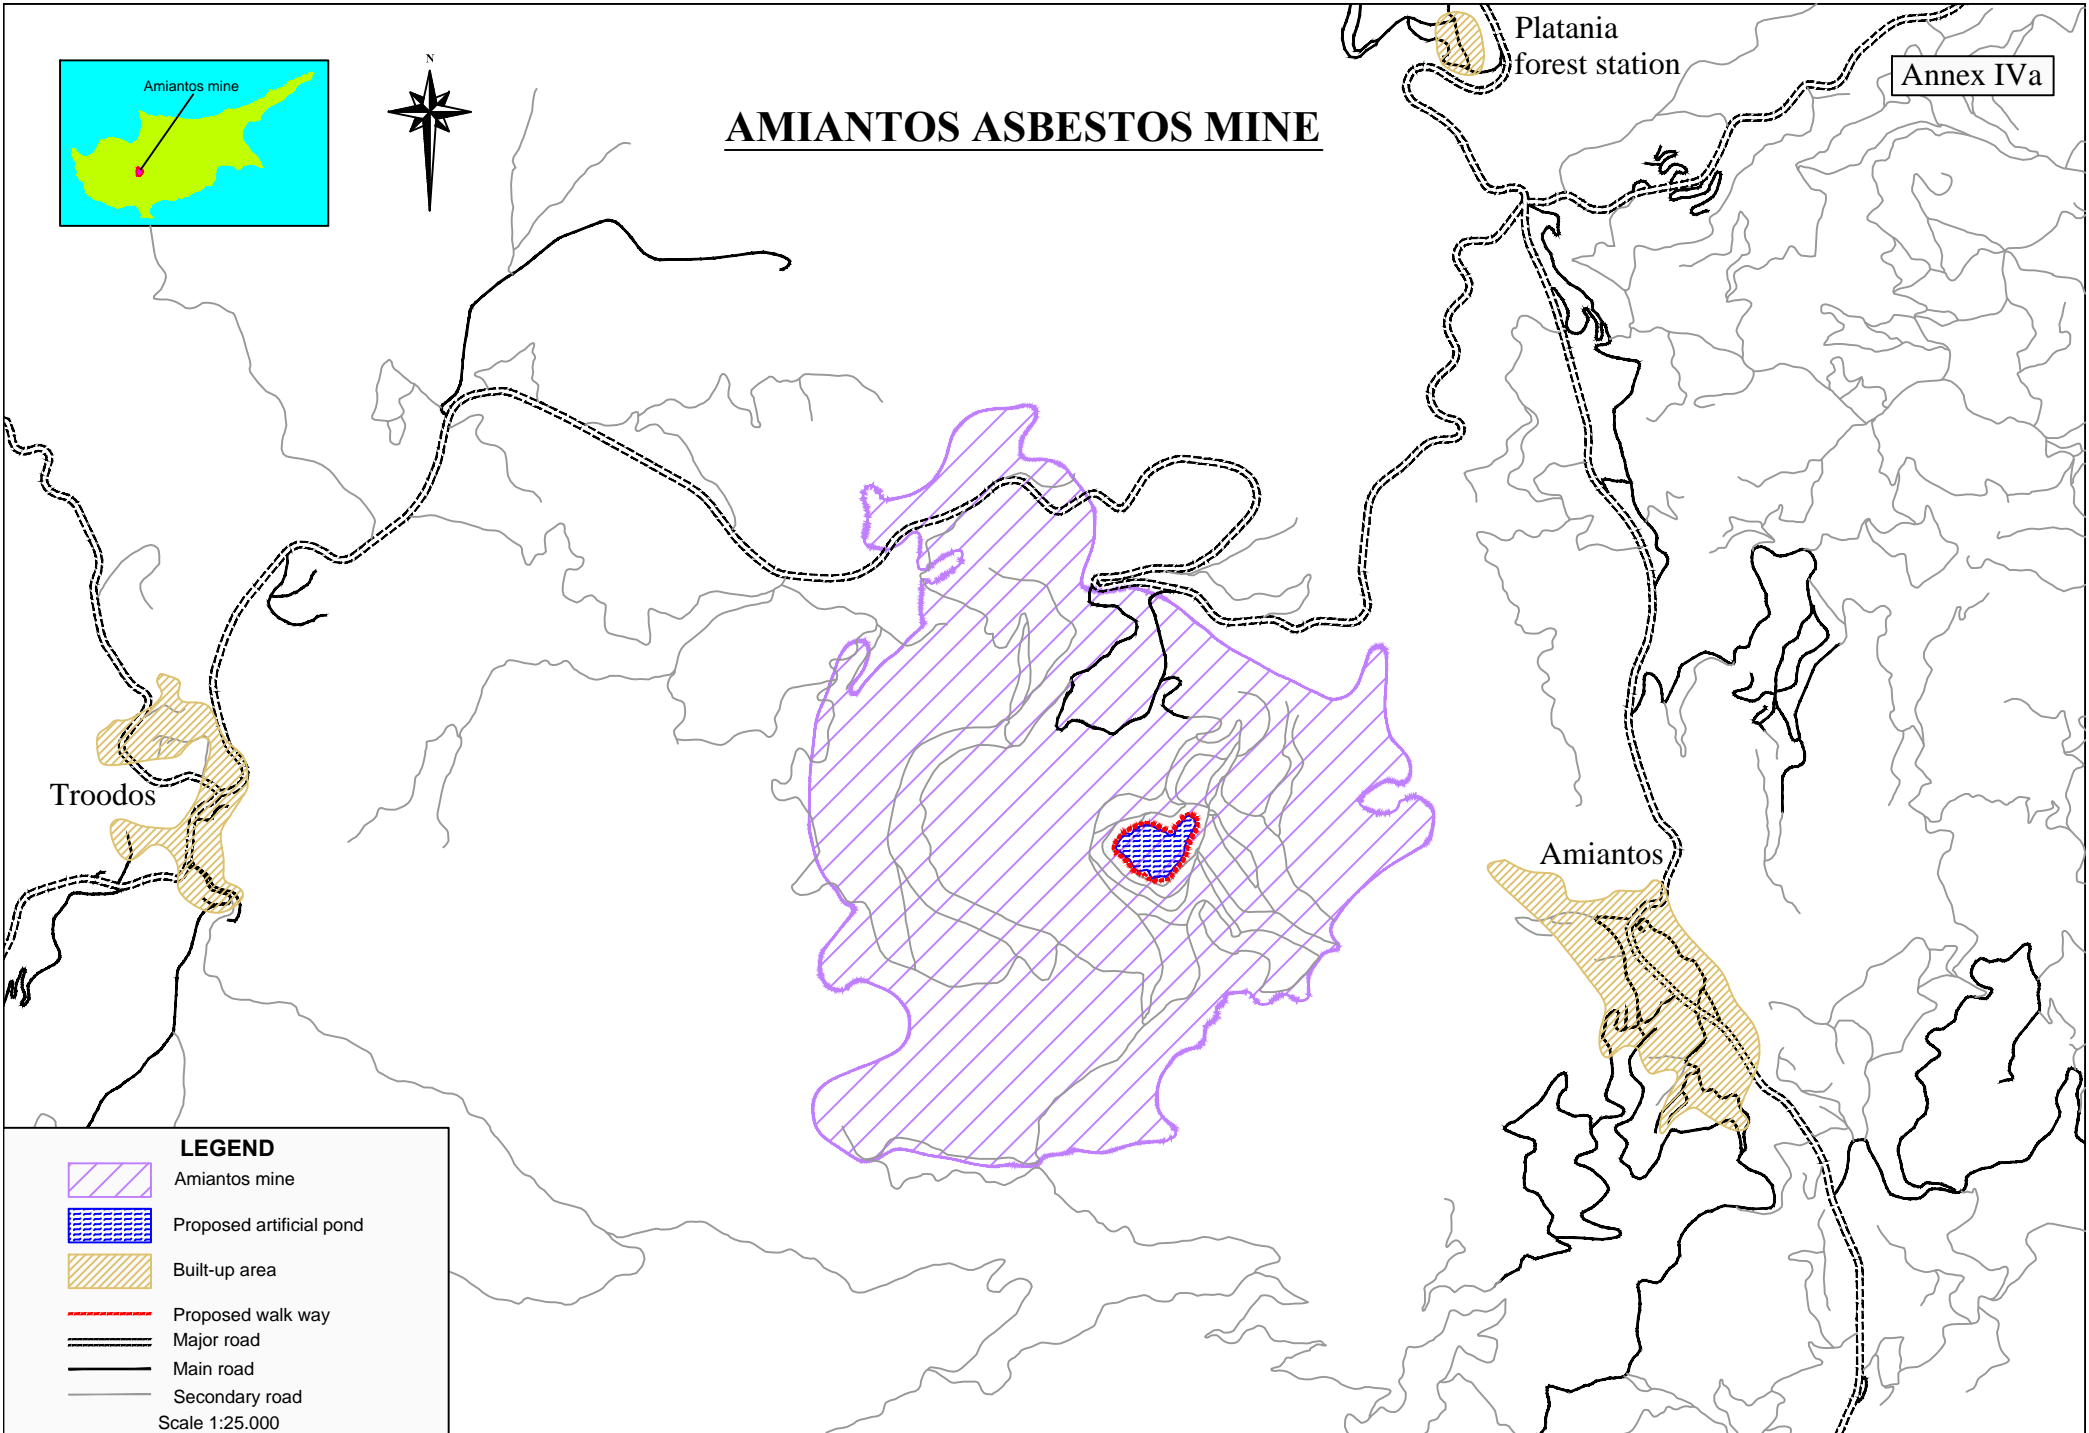

AMIANOTOS ASBESTOS MINE

Annex IVa

LEGEND

-  Amiantos mine
-  Proposed artificial pond
-  Built-up area
-  Proposed walk way
-  Major road
-  Main road
-  Secondary road

Scale 1:25.000